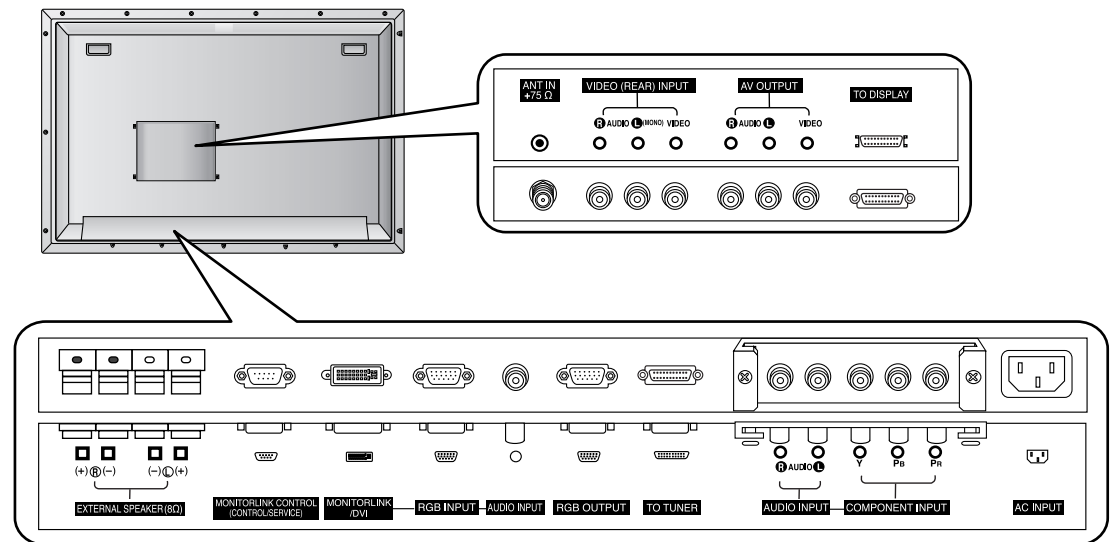

FRONT PANEL: PD-4225S

BACK PANEL: PD-4225S

• Descriptions and specifications are subject to change without notice. Please visit [www.mitsubishi-tv.com](http://www.mitsubishi-tv.com) for information regarding product changes. Dimensions shown are approximate, not exact, and are not intended for custom installation purposes. Custom installers should take and use exact measurements from the unit to be installed. Custom installations should also allow for air circulation and ventilation. Cosmetic appearances of products may vary from that depicted here.

DISPLAY	PD-4225S
Screen Size	42" diagonal, viewable
Aspect Ratio	Widescreen 16:9
Pixel Array	852 Horizontal x 480 Vertical
Pixel Pitch	1.08mm x 1.08mm (square pixels)
Contrast Ratio	1000:1
Peak Brightness	1000cd/m2
Horizontal Scan Range	15.5kHz - 68.7kHz
Vertical Scan Range	56Hz - 120Hz
SCAN RATE COMPATIBILITY	
Analog Video	NTSC
Digital TV	480i, 480p, 720p, 1080i (ATSC, USA)
PC Monitor	VGA, SVGA, XGA, SXGA, (4:3 formats) W-XGA (16:9 format)
VIDEO PERFORMANCE	
Comb Filter	Motion-Adaptive 3D Y/C
Film Mode	3:2 pulldown compensation
Color Temperature	High, Medium, Low and user programmable settings
Format Modes	Standard, Narrow, Stretch, Expand
Zoom Mode	Yes
Multi-Image Modes	PIP
USER INTERFACE	
AV Picture	Brightness, Contrast, Color, Tint, Sharpness, Color Temperature
Digital Noise Reduction	Yes (switchable)
Monitor Adjustments	V-Position, H-Position, V-Height, H-Width
Menu Languages	English, French, Spanish
INPUTS	
Analog Video	2 composite, 1 S-video, plus stereo audio
Digital TV	1 (component video, plus stereo audio)
PC Monitor	1 (mini D-Sub15, with stereo audio)
MonitorLink™	1 (proprietary Mitsubishi digital interface)
OUTPUTS	
Audio	2 x 5 Watts, 50Hz - 20kHz, 1% THD into 8 Ohms
PC Monitor	1 (mini D-Sub15)