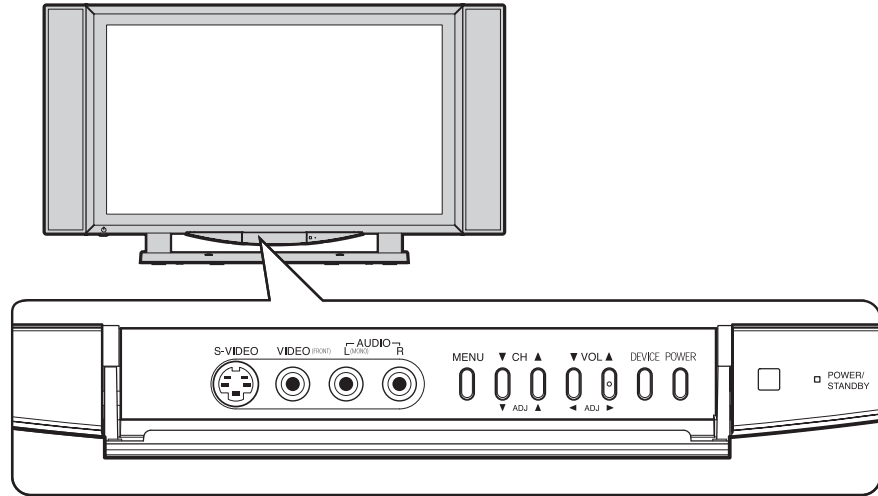

FRONT PANEL: PD-4225S