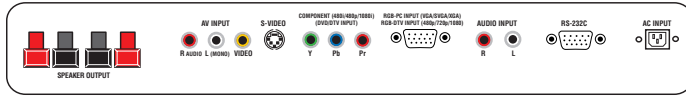

42" Plasma EDTV Monitor 16:9 (P42W24B/P)

JACK PACK

DVI with HDCP	1
Hi-Res Component Video	1
S-Video In	1
Composite In	1
Audio In	2 (L/R), 1 (Phone)
Audio Out	1 (L/R)
RGB In (15-Pin Type-D Connector)	1
RS-232c	1

ADDITIONAL INFORMATION

Cabinet Dimensions:	
Width x Height x Depth	40.7" x 24.5" x 3.2"
Weight	75.0 lbs.
Cabinet Dimensions w/Packaging:	
Width x Height x Depth	50.0" x 30.3" x 15.0"
Weight	83.8 lbs.
UPC Code	04464201332 5

ACCESSORIES (OPTIONAL)

Cabinet Stand (P42WTSL)	
Height x Width x Depth	35.7" x 11.5" x 12.0"
Weight	6.2 lbs.
UPC Code	04464201292 2
Wall Mount (PWMT200)	
Height x Width x Depth	34.0" x 17.0" x 2.0"
Weight	22.8 lbs.
UPC Code	04464240082 8
Speaker (P42WSPL)	
Height x Width x Depth	4.5" x 24.5" x 3.2"
Weight	4.3 lbs. each
UPC Code	04464201302 8
Speaker Stand (P42WSSL)	
Height x Width x Depth	8.9" x 10.1" x 6.2"
Weight	1.4 lbs. each
UPC Code	04464201312 7

CABINET DESCRIPTION

Finish	2-Tone Sliver/Black
Cabinet Style	Slim Frame
Power Consumption	320W
Power Source	110v~230v (50/60Hz)

REMOTE CONTROL

Transmitter	Yes

SERVICE/LIMITED WARRANTY

Warranty: Parts/Labor	1 Year/1 Year
MTBF (Approx.)	30K hrs.

VIDEO ENHANCEMENTS

Screen Size	42"
Resolution Display	852 x 480p
Aspect Ratio	16:9
Brightness	750 cd/m² with Filter
Contrast Ratio	1000:1
Twin Picture, PIP, Advanced PIP	Yes
Digital Progressive Scan	Yes
Viewing Angle	160°
Format Conversion	Yes
Faroudja DCDi De-Interlacer	Yes
Double Sage Scan Converter	Yes
Input Signal	NTSC, HD, SD, VGA~SXGA
Display Modes	Normal, Wide, Zoom

AUDIO ENHANCEMENTS

On Screen Equalizer	Yes
Total Audio (Watts)	20W (10W x 2)
Gradual Volume Increase	Yes
MTS/SAP	Yes
Bass/Treble/Balance	Yes
Audio Volume Leveler	Yes

SPECIAL FEATURES

Advanced Zoom	Yes
Multi-lingual Menus	Yes
CC When Mute	Yes
Shock Absorbing Glass Damper	Yes
RS232 Controls, Hi-Res Component, S-Video	Yes
Digital RGB (DVI with HDCP)	Yes
Fan Free, Noise Free	Yes
Auto-Power On	Yes
Auto Sleep (Power/Off)	Yes
On/Off Timer	Yes
Discrete Codes	Yes
Last Source Memory	Yes
Orbiter/Whitewash	Yes

REQUIRED APPROVALS

UL, FCC (B)