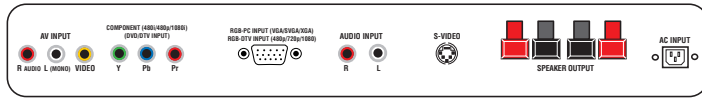

60" Plasma HDTV Monitor 16:9 (P60W26P)

JACK PACK

Hi-Res Component Video	1
S-Video In	1
Composite In	1
RGB In (15-Pin Type-D Connector)	1
Audio In	2 (L/R)
Audio Out	1 (L/R)
RS-232c	1

ADDITIONAL INFORMATION

Cabinet Dimensions:	
Height x Width x Depth	57.3" x 34.8" x 3.9"
Weight	154.3 lbs.
Cabinet Dimensions with Packaging:	
Height x Width x Depth	62.0" x 41.3" x 18.1"
Weight	176.4 lbs.
UPC Code	04464201012 6

ACCESSORIES (OPTIONAL)

Stand (D60DVMS)	
Height x Width x Depth	45.7" x 15.6" x 16.3"
Weight	51.9 lbs.
UPC Code	04464200562 7
Wall Mount (PWMT200)	
Height x Width x Depth	34.2" x 17.0" x 2.0"
Weight	22.8 lbs.
UPC Code	04464240082 8
Speaker (D60DVSA)	
Height x Width x Depth	34.8" x 5.3" x 3.9"
Weight	5.8 lbs. each
UPC Code	04464200542 9
Speaker Stand (D60DVSA)	
Height x Width x Depth	8.7" x 8.6" x 8.7"
Weight	4 lbs. each
UPC Code	04464200552 8

CABINET DESCRIPTION

Finish	Brushed Silver
Cabinet Style	Slim Frame
Power Consumption	650W (Max Audio 700W)
Power Source	110v (60Hz)

REMOTE CONTROL

Transmitter	Yes

SERVICE/LIMITED WARRANTY

Warranty: Parts/Labor	1 Year/1 Year
MTBF (Approx.)	30K hrs.

VIDEO ENHANCEMENTS

Screen Size	60"
Resolution Display	1280 x 720p
Aspect Ratio	16:9, 4:3 Zoom
Brightness	600 cd/m²
Contrast Ratio	800:1
Twin Picture, PIP, Advanced PIP	Yes
Digital Progressive Scan	Yes
Viewing Angle	160°
Format Conversion	Intelligent Image Scanning
Sage Scan Converter	Yes
Faroudja DCDi De-Interlacer	Yes
Color Gradation Filter	Yes
Input Signal	NTSC, HD, VGA~SXGA
Display Modes	Normal, Wide, Zoom

AUDIO ENHANCEMENTS

On Screen Equalizer	Yes
Total Audio (Watts)	20W (10W x 2)
Gradual Volume Increase	Yes
MTS/SAP	Yes
Bass/Treble/Balance	Yes
Audio Volume Leveler	Yes

SPECIAL FEATURES

Advanced Zoom	Yes
Multi-lingual Menus	Yes
CC When Mute	Yes
Shock Absorbing Glass Damper	Yes
RS-232 Controls, Hi-Res Component, S-Video	Yes
Auto-Power On	Yes
Auto Sleep (Power/Off)	Yes
Discrete Codes	Yes
Last Source Memory	Yes

REQUIRED APPROVALS

UL, FCC (B)