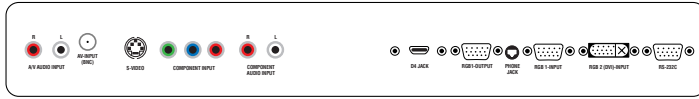

50" Plasma HDTV Monitor 16:9 (P50W28B/P)

JACK PACK

DVI with HDCP	1
Hi-Res Component Video	1
S-Video In	1
Composite In	1
RGB In (15-Pin Type-D Connector)	1
Audio In	2 (L/R), 1 (Phone)
Audio Out	1 (L/R)
RS-232c	1

ADDITIONAL INFORMATION

Cabinet Dimensions:	
Width x Height x Depth	48.2" x 28.9" x 4.2"
Weight	98.1 lbs.
Cabinet Dimensions with Packaging:	
Width x Height x Depth	52.9" x 35.4" x 18.1"
Weight	121.7 lbs.
UPC Code	04464200193 3

ACCESSORIES (OPTIONAL)

Table/Desk Mount/Pedestal (P50WTS)	
Width x Height x Depth	40.9" x 12.1" x 13.8"
Weight	6.2 lbs.
UPC Code	04464200532 0
Wall Mount (PWMT-200)	
Width x Height x Depth	34.0" x 17.0" x 2.0"
Weight	22.8 lbs.
UPC Code	04464240082 8
Speakers (P50WSP)	
Width x Height x Depth	28.9" x 3.6" x 4.8"
Weight	5.1 lbs. each
UPC Code	04464200512 2
Speaker Stand (P50WSS)	
Width x Height x Depth	10.6" x 10.3" x 6.6"
Weight	1.6 lbs. each
UPC Code	04464200522 1

CABINET DESCRIPTION

Finish	2-Tone Silver/Black
Cabinet Style	Slim Frame
Power Consumption	450W
Power Source	110v~230v (50Hz/60Hz)

REMOTE CONTROL

Transmitter	Yes

SERVICE/LIMITED WARRANTY

Warranty: Parts/Labor	1 Year/1 Year
MTBF (Approx.)	30K hrs.

VIDEO ENHANCEMENTS

Screen Size	50"
Resolution Display	1366 x 768p
Aspect Ratio	16:9
Brightness	620 cd/m²
Contrast Ratio	600:1
Twin Picture, PIP, Advanced PIP	Yes
Digital Progressive Scan	Yes
Viewing Angle	160°
Format Conversion	Intelligent Image Scanning
Faroudja DCDi De-Interlacer	Yes
Rembrandt (2-Chip) Scalar	Yes
Color Gradation Filter	Yes
Input Signal	NTSC, HD, VGA~SXGA
Display Modes	Normal, Wide, Zoom

AUDIO ENHANCEMENTS

On Screen Equalizer	Yes
Total Audio (Watts)	20W (10W x 2)
Gradual Volume Increase	Yes
MTS/SAP	Yes
Bass/Treble/Balance	Yes
Audio Volume Leveler	Yes

SPECIAL FEATURES

Advanced Zoom	Yes
Multi-lingual Menus	Yes
CC When Mute	Yes
Shock Absorbing Glass Damper	Yes, Tilt to 20°
RS-232 Controls, Hi-Res Component, S-Video	Yes
Digital RGB (DVI with HDCP)	Yes
Auto-Power On	Yes
Auto Sleep (Power/Off)	Yes
On/Off Timer	Yes
Discrete Codes	Yes
Last Source Memory	Yes
Orbiter/Whitewash	Yes

REQUIRED APPROVALS

UL, FCC (B)